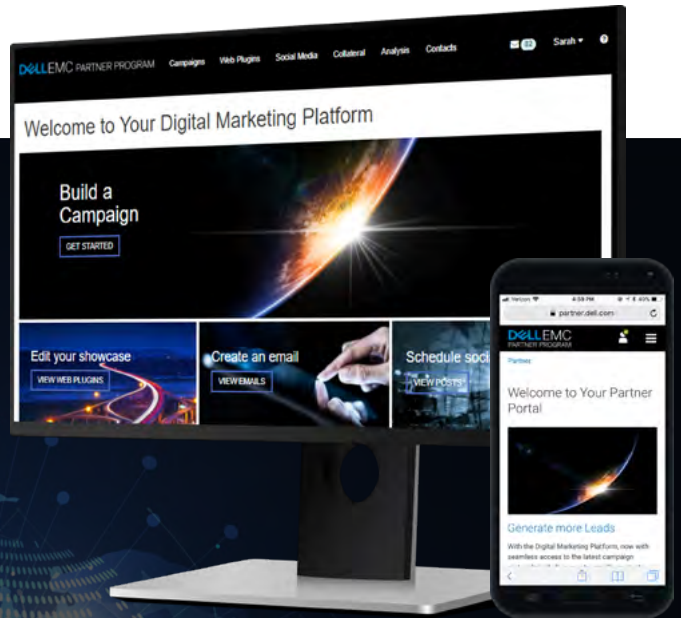

Take your company to the next level!

Leverage the Dell EMC [Digital Marketing Platform](#) to drive demand and generate leads.

Powerful. Integrated. Multichannel.

Generate leads more efficiently while maximizing your return on investment and minimizing the time and cost associated with your marketing efforts.

SHOWCASE

Content syndication for your website

EMAIL CAMPAIGNS

Co-branded materials

SOCIAL MEDIA

Pre-populated social with images and CTAs

CONCIERGE MARKETPLACE

Leverage data analytics to identify marketing impact