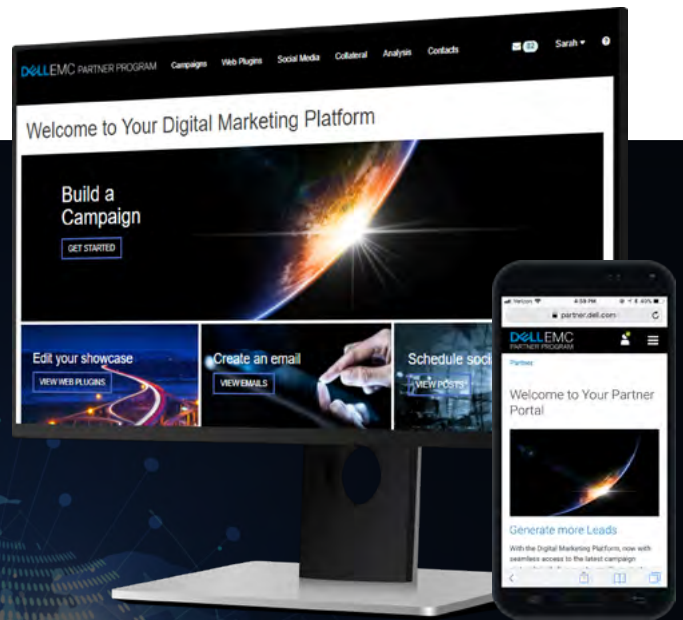

Take your company to the next level!

Leverage the Dell EMC [Digital Marketing Tool](#) to drive demand and generate leads.

Powerful. Integrated. Multichannel.

Generate leads more efficiently while maximizing your return on investment and minimizing the time and cost associated with your marketing efforts.

SHOWCASE

Content syndication for your website

EMAIL CAMPAIGNS

Co-branded materials

SOCIAL MEDIA

Pre-populated social with images and CTAs

CONCIERGE MARKETPLACE

Tap into Industry Leading Agencies with unique access to Dell EMC marketing assets